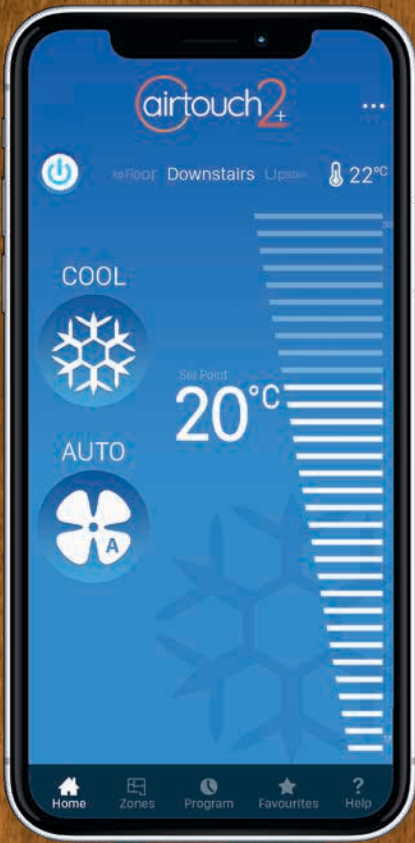

Integrates
how you want

Smartphone App. Google Assistant. Amazon Alexa. IFTTT. The choice is yours.

Save
Energy

Save Energy, Save Money on the power bill with smart zone control.

YOU'RE IN CONTROL

AirTouch App for iOS & Android

Make home comfortable from anywhere via WiFi when you are at home, or over the internet when you are away.

Voice Control of your Air Conditioning

AirTouch works with popular and open voice activated smart assistants like Amazon Alexa and Google Assistant. So with whoever you choose to control your air conditioning, AirTouch will respond.

7" TOUCH SCREEN DISPLAY

Add value to your home and control its climate with a bright, smart high resolution touch screen or the AirTouch App.

EASY TIMER

AirTouch lets you setup different automatic climate control scenarios for different days or seasons.

TURBO ZONE

For a fast and powerful cool down or warm up.

SLEEP SOUNDLY

Sleep comfortably, but also save energy with Sleep Mode to run your air conditioning efficiently overnight.

AWAY MODE

Efficiently make sure home doesn't get too warm or too cold while no one is there.