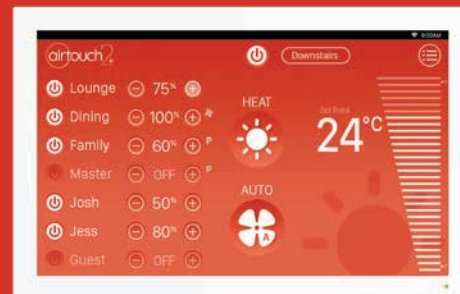

ADDING VALUE IMPROVING LIFE

Adjust the airflow around your home in 5% increments so everyone enjoys their own comfort zone.