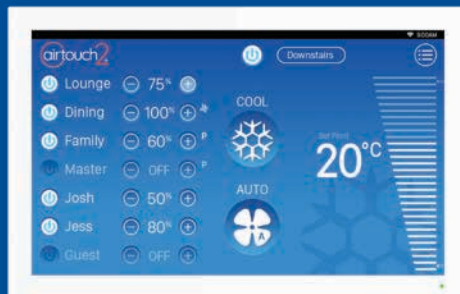

ADDING VALUE IMPROVING LIFE

Adjust the airflow around your home in 5% increments so everyone enjoys their own comfort zone.