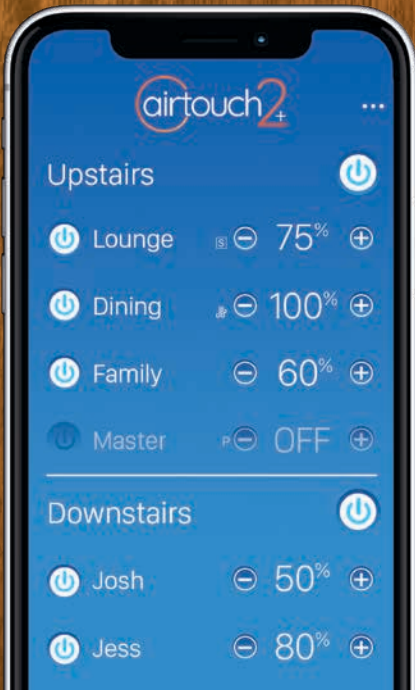

Integrates
how you want

Smartphone App. Google Assistant. Amazon Alexa. IFTTT. The choice is yours.

Save
Energy

Save Energy, Save Money on the power bill with smart zone control.

YOU'RE IN CONTROL

AirTouch App for iOS & Android

Make home comfortable from anywhere via WiFi when you are at home, or over the internet when you are away.

Voice Control of your Air Conditioning

AirTouch works with popular and open voice activated smart assistants like Amazon Alexa and Google Assistant. So with whoever you choose to control your air conditioning, AirTouch will respond.

7" TOUCH SCREEN DISPLAY

Add value to your home and control its climate with a bright, smart high resolution touch screen or the AirTouch App.

EASY TIMER

AirTouch lets you setup different automatic climate control scenarios for different days or seasons.

TURBO ZONE

For a fast and powerful cool down or warm up.

SLEEP SOUNDLY

Sleep comfortably, but also save energy with Sleep Mode to run your air conditioning efficiently overnight.

AWAY MODE

Efficiently make sure home doesn't get too warm or too cold while no one is there.