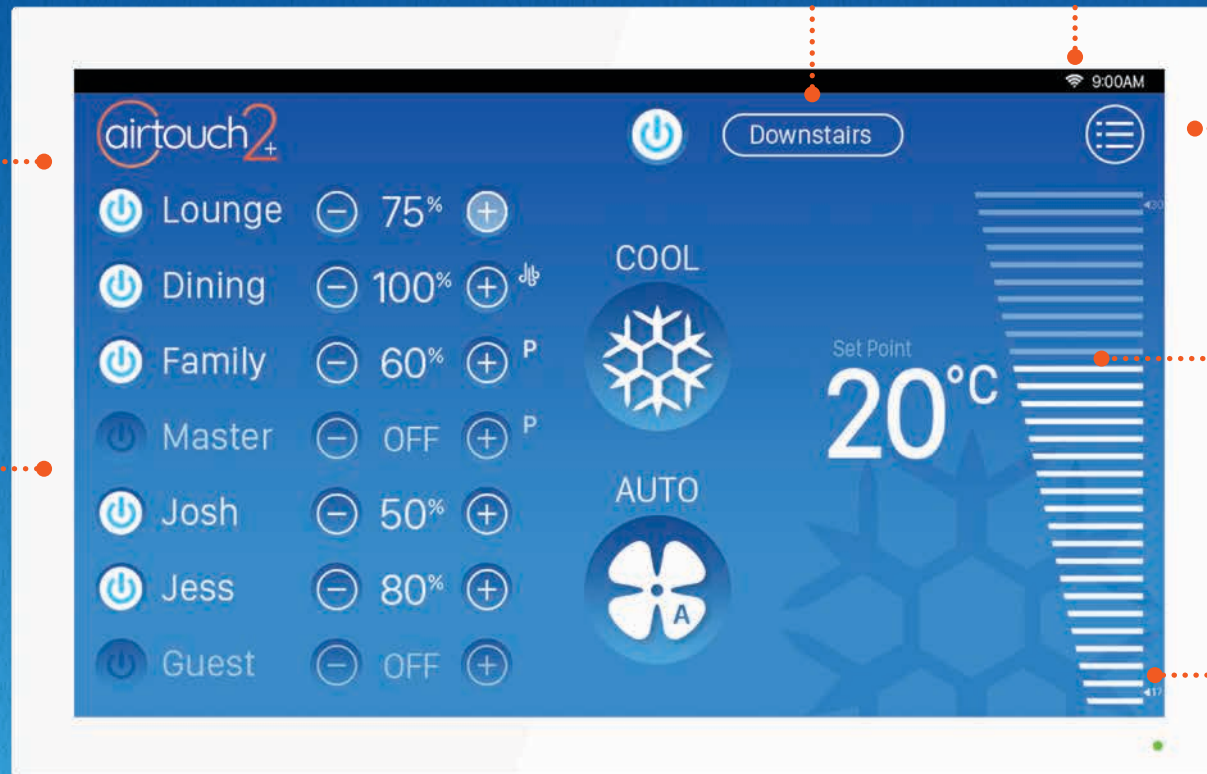

7" TOUCH SCREEN DISPLAY

Add value to your home and control its climate with a bright, smart high resolution touch screen or the AirTouch App.

EASY TIMER

AirTouch lets you setup different automatic climate control scenarios for different days or seasons.

TURBO ZONE

For a fast and powerful cool down or warm up.

SLEEP SOUNDLY

Sleep comfortably, but also save energy with Sleep Mode to run your air conditioning efficiently overnight.

AWAY MODE

Efficiently make sure home doesn't get too warm or too cold while no one is there.

CONTROL 4 SEPARATE AC UNITS

For most major air conditioner brands and up to 16 individual zones.*

CLEVERLY CONNECTED

Secure WiFi connection to the internet for remote control, support and updates to your system so you can enjoy the latest features.

4 FAVOURITES

One touch to your ideal climate scenario.

REAL TIME MONITORING

of home temperature against your chosen set point.

SET POINT LIMIT

Prevent misuse or wastage by setting an upper and lower limit for your air conditioner.