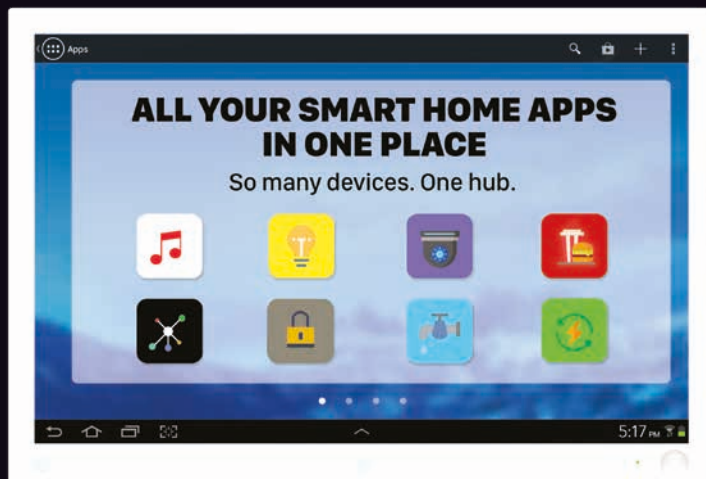

When intelligent products and devices work seamlessly together, your air conditioning becomes so much more.

Just say the word with SMART INTEGRATIONS

Voice control of your
air conditioning

AirTouch works with popular and open voice activated smart assistants like Amazon Alexa and Google Assistant. So with whoever you choose to control your air conditioning, AirTouch will respond.

Add value to your home and enjoy the latest technology

Control your home climate using our one-of-a-kind HD touch screen console or the AirTouch App on your smart device.

Programs and Favourites

AirTouch lets you setup different automatic climate control scenarios for different days or seasons.

Real Time Monitoring of home temperature against your chosen set point.

Optional Individual Temperature Control

For precise control of the temperature in specific rooms, upgrade to ITC.

A Smart Home Hub THAT WORKS YOUR WAY

Enjoy smart home living with AirTouch

AirTouch doubles as a tablet, so you can use the console to run your choice of smart lighting, security and entertainment apps, or even order a meal while keeping up with the latest on social media.