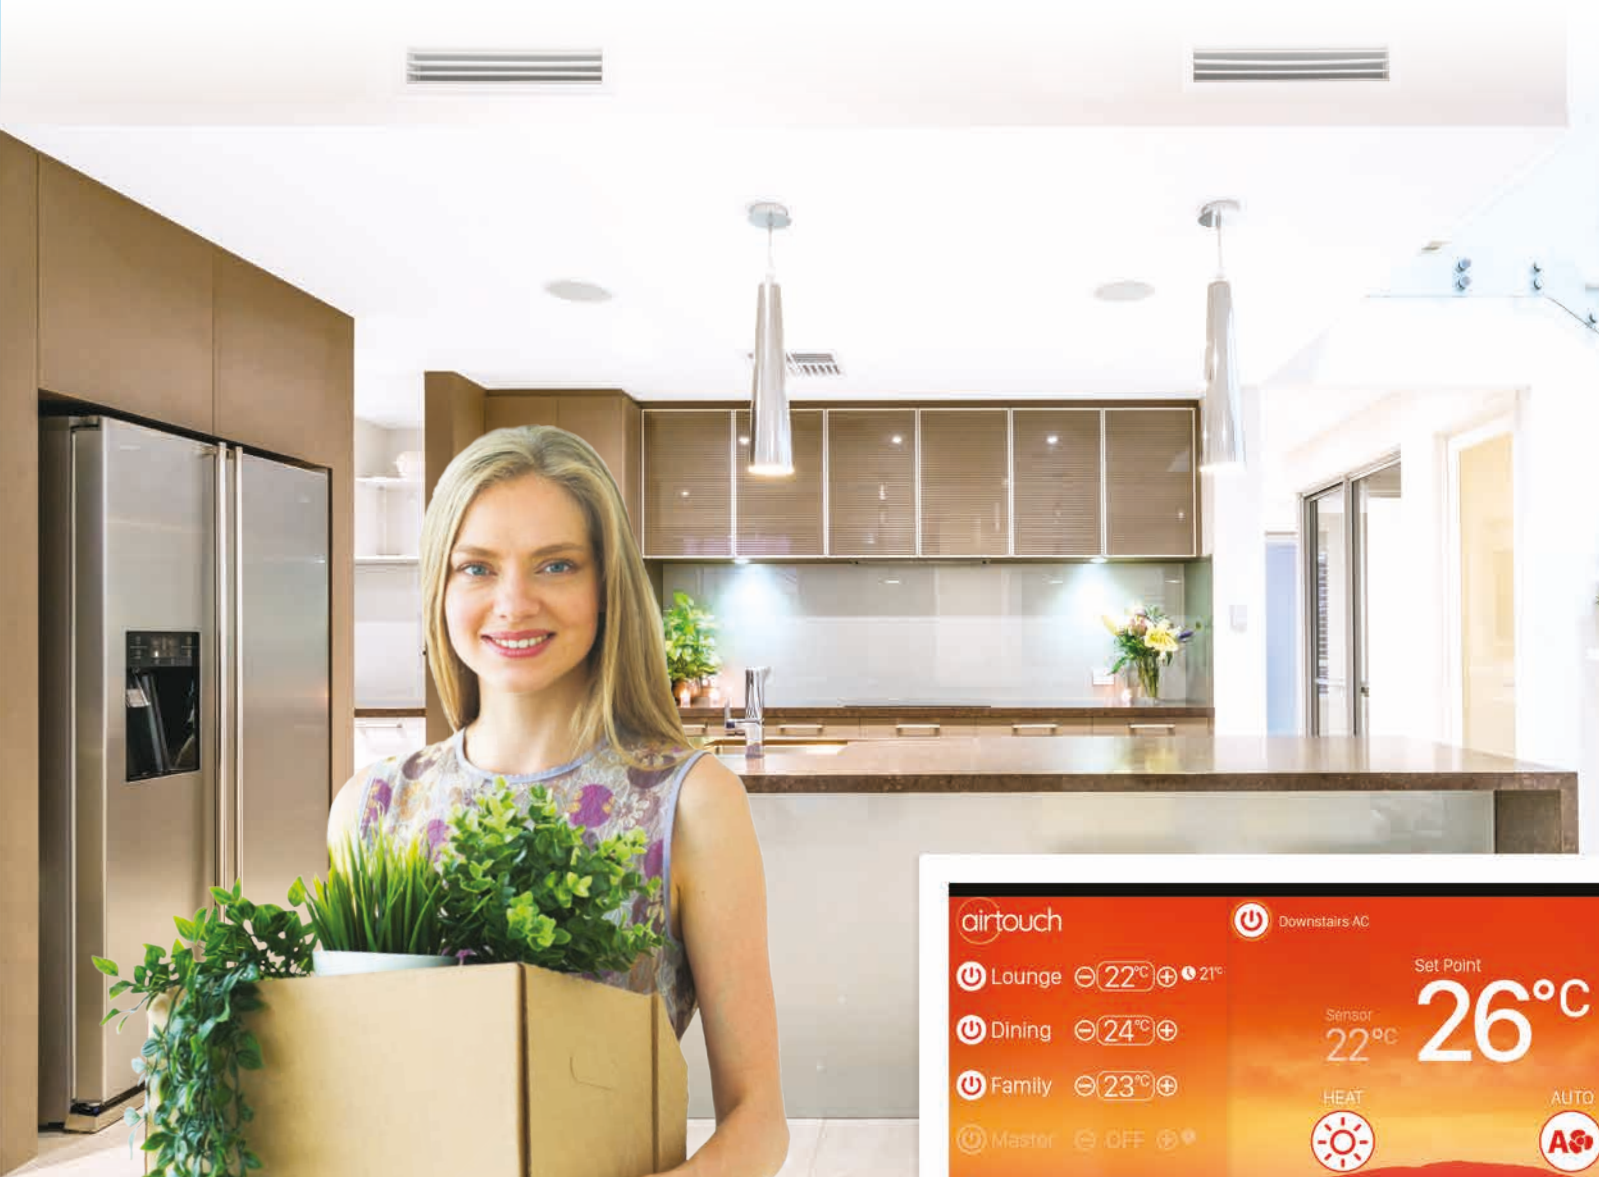

Enjoy smart home living with AirTouch

AirTouch doubles as a tablet, so you can use the console to run your choice of smart lighting, security and entertainment apps, or even order a meal while keeping up with the latest on social media.

ADDING VALUE IMPROVING LIFE

Going beyond technology

With optional Individual Temperature Control Technology, AirTouch monitors temperatures and smartly adjusts airflow as needed around your home.

When some rooms get too hot or cold, AirTouch will adjust their airflow to maintain temperature, without wasting energy on rooms already comfortable.