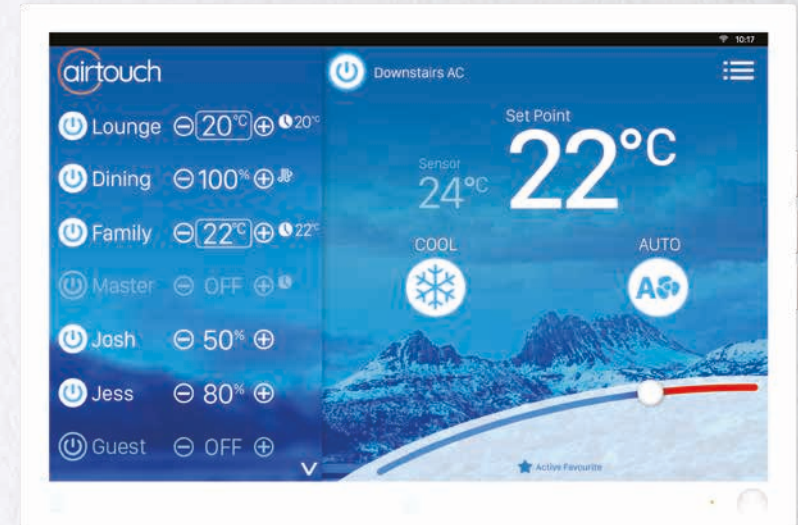

Adapt your home to
**YOUR IDEA
OF COMFORT**

INTELLIGENT & WITHOUT WASTAGE

Save money on the power bill.
Without compromising on comfort.
Only run the AC where you need it with Smart Zoning.
Plus, with runtime tracking, energy and airflow management
technology, you can be sure of greater efficiency and
energy savings from your family's air conditioner.

Adjust the airflow around your home in 5% increments so everyone enjoys their own comfort zone.