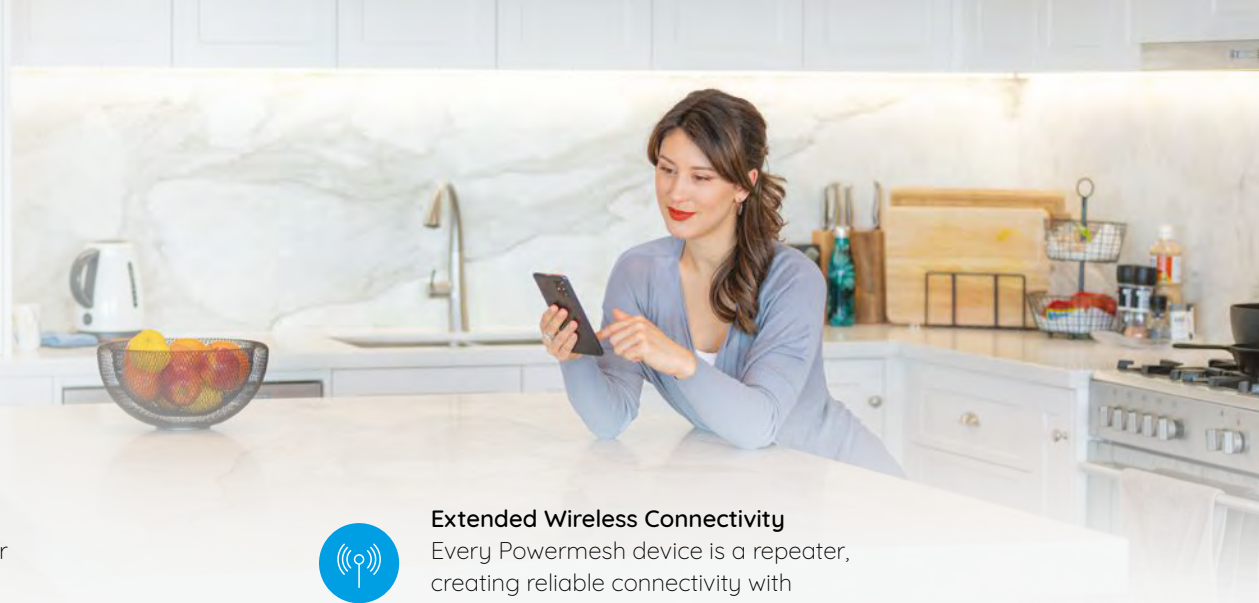

Schedules

Turn it on or off, any time of the day

Switch your outdoor lights on from inside

Great for garden and pool lighting

UNIFIED CONTROL

Enjoy one central hub with control of your power and climate

Affordable, Expandable