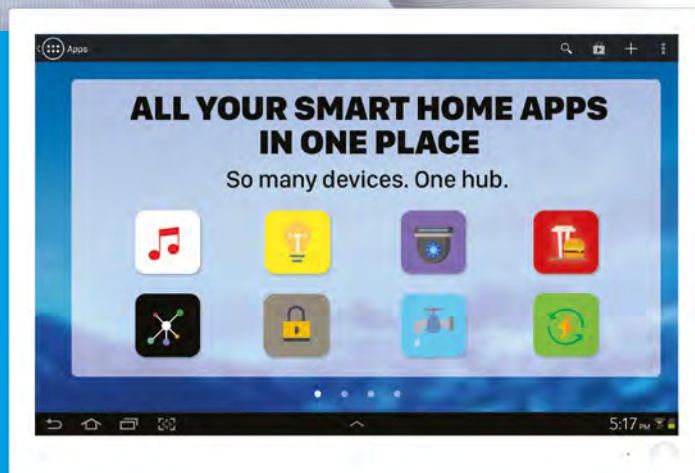

Australian Owned & Designed

A complete solution that's specifically suited for our local market with certification to Australian standards.

Control From Anywhere

With the Zimi mobile app, you can control your lights and powerpoints from anywhere.

Zimi App Download

Point your phone camera at the QR code to open the app store.

IMPRESSIVELY INTUITIVE

With easy to use interfaces your personal comfort at home is ensured with one touch from you, either from a stylish touch screen, a clever smartphone app or a range of smart assistants.

A smart home hub THAT WORKS YOUR WAY

Enjoy smart home living with AirTouch

AirTouch doubles as a tablet, so you can use the console to run your choice of smart lighting, security and entertainment apps, or even order a meal while keeping up with the latest on social media.