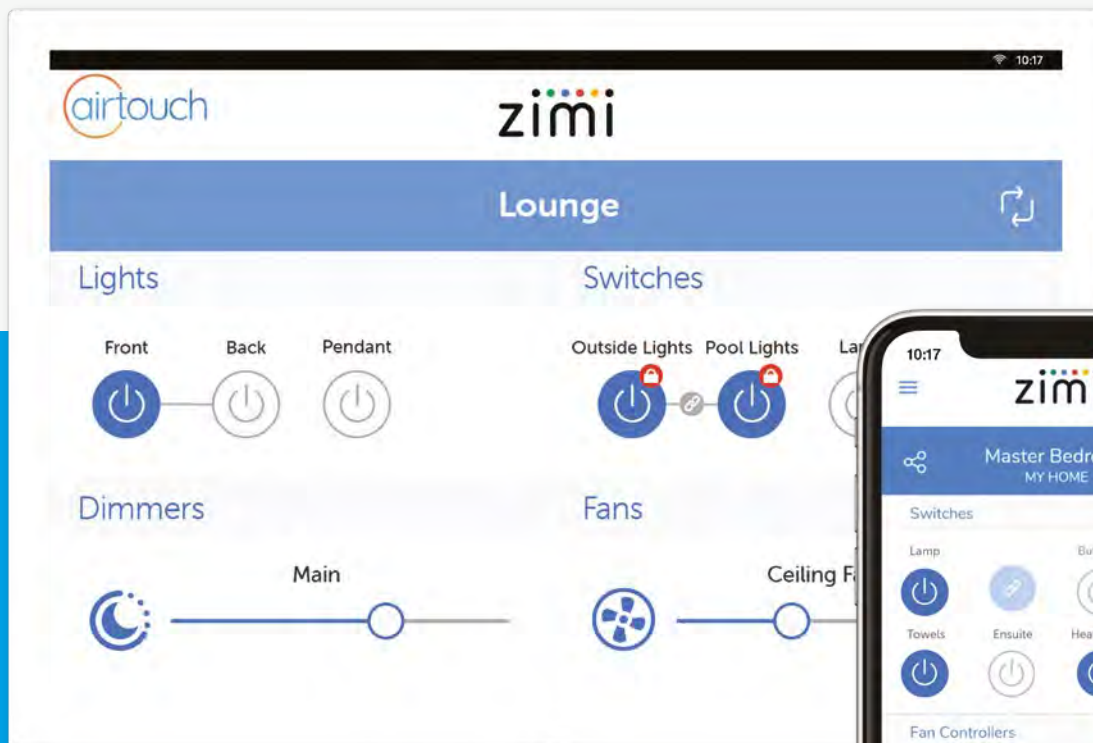

Choose just the components you need for your home living. As your needs change, it is easy for a qualified installer to add more components.

Extended Wireless Connectivity

Every Powermesh device is a repeater, creating reliable connectivity with extended wireless signal strength.

Australian Owned & Designed

A complete solution that's specifically suited for our local market with certification to Australian standards.

Control From Anywhere

With the Zimi mobile app, you can control your lights and powerpoints from anywhere.

Zimi App Download

Point your phone camera at the QR code to open the app store.

IMPRESSIVELY INTUITIVE

With easy to use interfaces your personal comfort at home is ensured with one touch from you, either from a stylish touch screen, a clever smartphone app or a range of smart assistants.

A smart home hub THAT WORKS YOUR WAY

Enjoy smart home living with AirTouch

AirTouch doubles as a tablet, so you can use the console to run your choice of smart lighting, security and entertainment apps, or even order a meal while keeping up with the latest on social media.