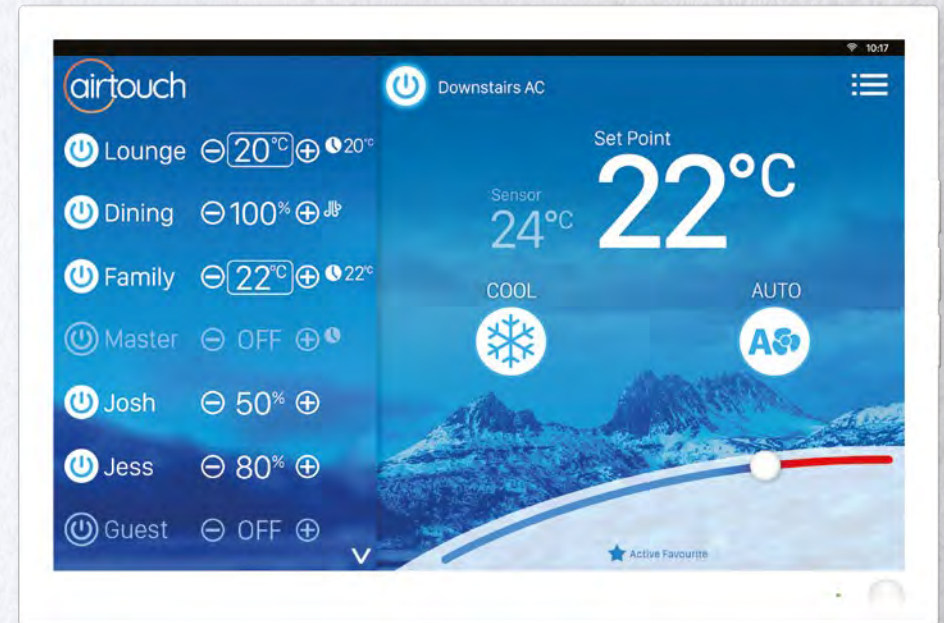

16 Zones
4 Units
2 Consoles

AirTouch 4 can control up to 4 ducted air conditioners and 16 zones across multiple storeys from 1 or 2 consoles in your home.

Integrates how you want

Smartphone App. Google Assistant. Amazon Alexa. IFTTT. The choice is yours.

Smart Home Automation

AirTouch 4 doubles as a hub for other smart home integrations and your favourite apps. Automate your lifestyle and be entertained.

Adapt your home to
**YOUR IDEA
OF COMFORT**

INTELLIGENT & **WITHOUT WASTAGE**