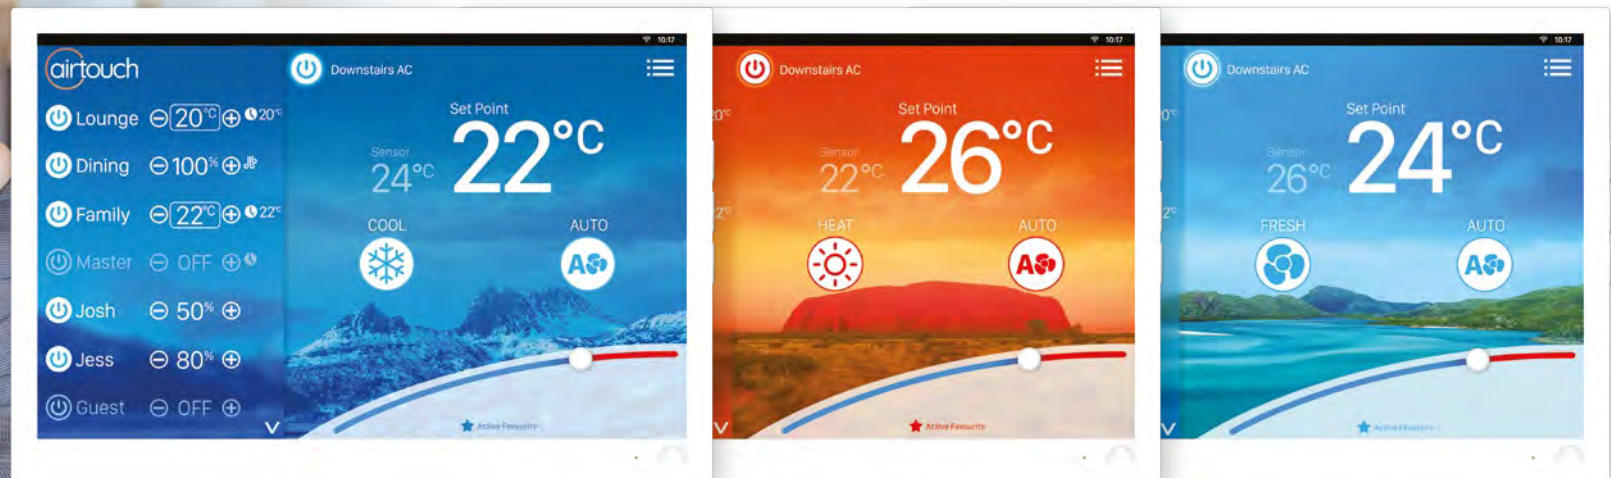

Schedules

Turn it on or off, any time of the day

Switch your outdoor lights on from inside

Great for garden and pool lighting

UNIFIED CONTROL

Enjoy one central hub with control of your power and climate

Affordable, Expandable

Australian Owned & Designed

A complete solution that's specifically suited for our local market with certification to Australian standards.

Control From Anywhere

With the Zimi mobile app, you can control your lights and powerpoints from anywhere.

Zimi App Download

Point your phone camera at the QR code to open the app store.

IMPRESSIVELY INTUITIVE

With easy to use interfaces your personal comfort at home is ensured with one touch from you, either from a stylish touch screen, a clever smartphone app or a range of smart assistants.

A smart home hub THAT WORKS YOUR WAY

Enjoy smart home living with AirTouch

AirTouch doubles as a tablet, so you can use the console to run your choice of smart lighting, security and entertainment apps, or even order a meal while keeping up with the latest on social media.